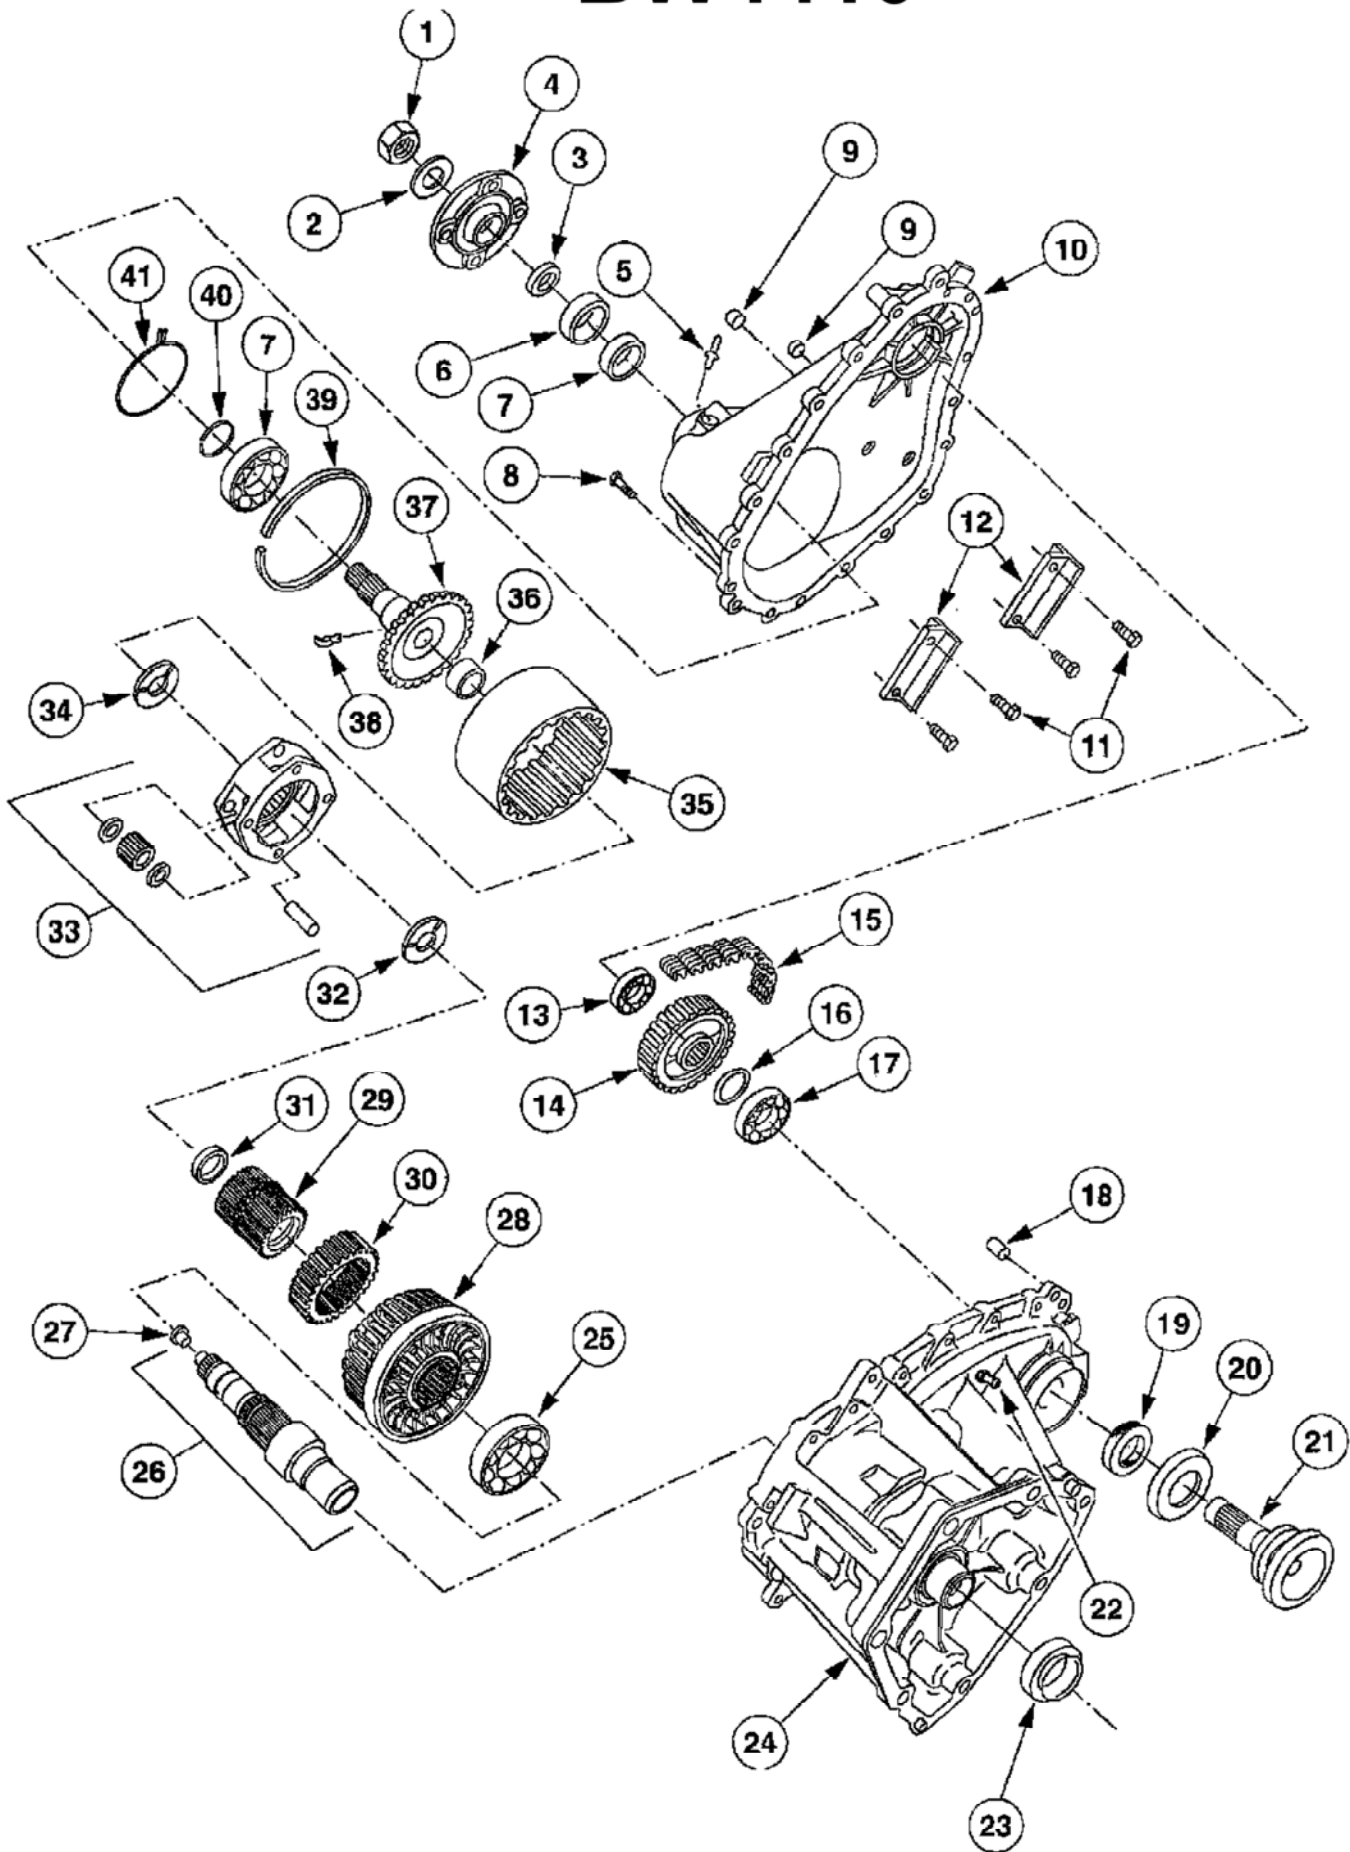

# BW4410

Item	Part Number	Description
1	7045	Shaft nut
2	7B368	Output shaft yoke washer
3	7052	Oil seal
4	7B214	Output flange
5	7C207	Case stud
6	7B215	Yoke to flange seal
7	7025	Bearing
8	7A443	Bolt (17 req'd)
9	7A010	Drain/fill plug
10	7005	Case
11	7A771	Torx® head screw (4 req'd)
12	7F123	Damper snubber
13	7025	Bearing
14	7177	Lower drive sprocket
15	7A029	Drive chain
16	7917	Snap ring
17	7025	Bearing
18	7B362	Spring dowel bushing (2 req'd)
19	7B215	Yoke to flange seal
20	7C016	Dust deflector

Item	Part Number	Description
21	7061	Output shaft
22	383976	Breather barb
23	7B215	Yoke to flange seal
24	7005	Case
25	7025	Bearing
26	7017	Input shaft assembly
27	7L276	Lubricating tube
28	7L499	Coupling (viscous)
29	7177	Lower drive sprocket
30	7D063	Overdrive sun gear
31	—	Bushing (part of 7D063)
32	7C341	Thrust washer
33	7A398	Front planetary gear assembly
34	7A385	Output shaft thrust washer
35	7A153	Ring gear
36	7120	Needle bearing
37	7061	Upper output shaft
38	7L290	Oil scoop
39	7C122	Snap ring
40	7R141	Snap ring
41	7917	Snap ring