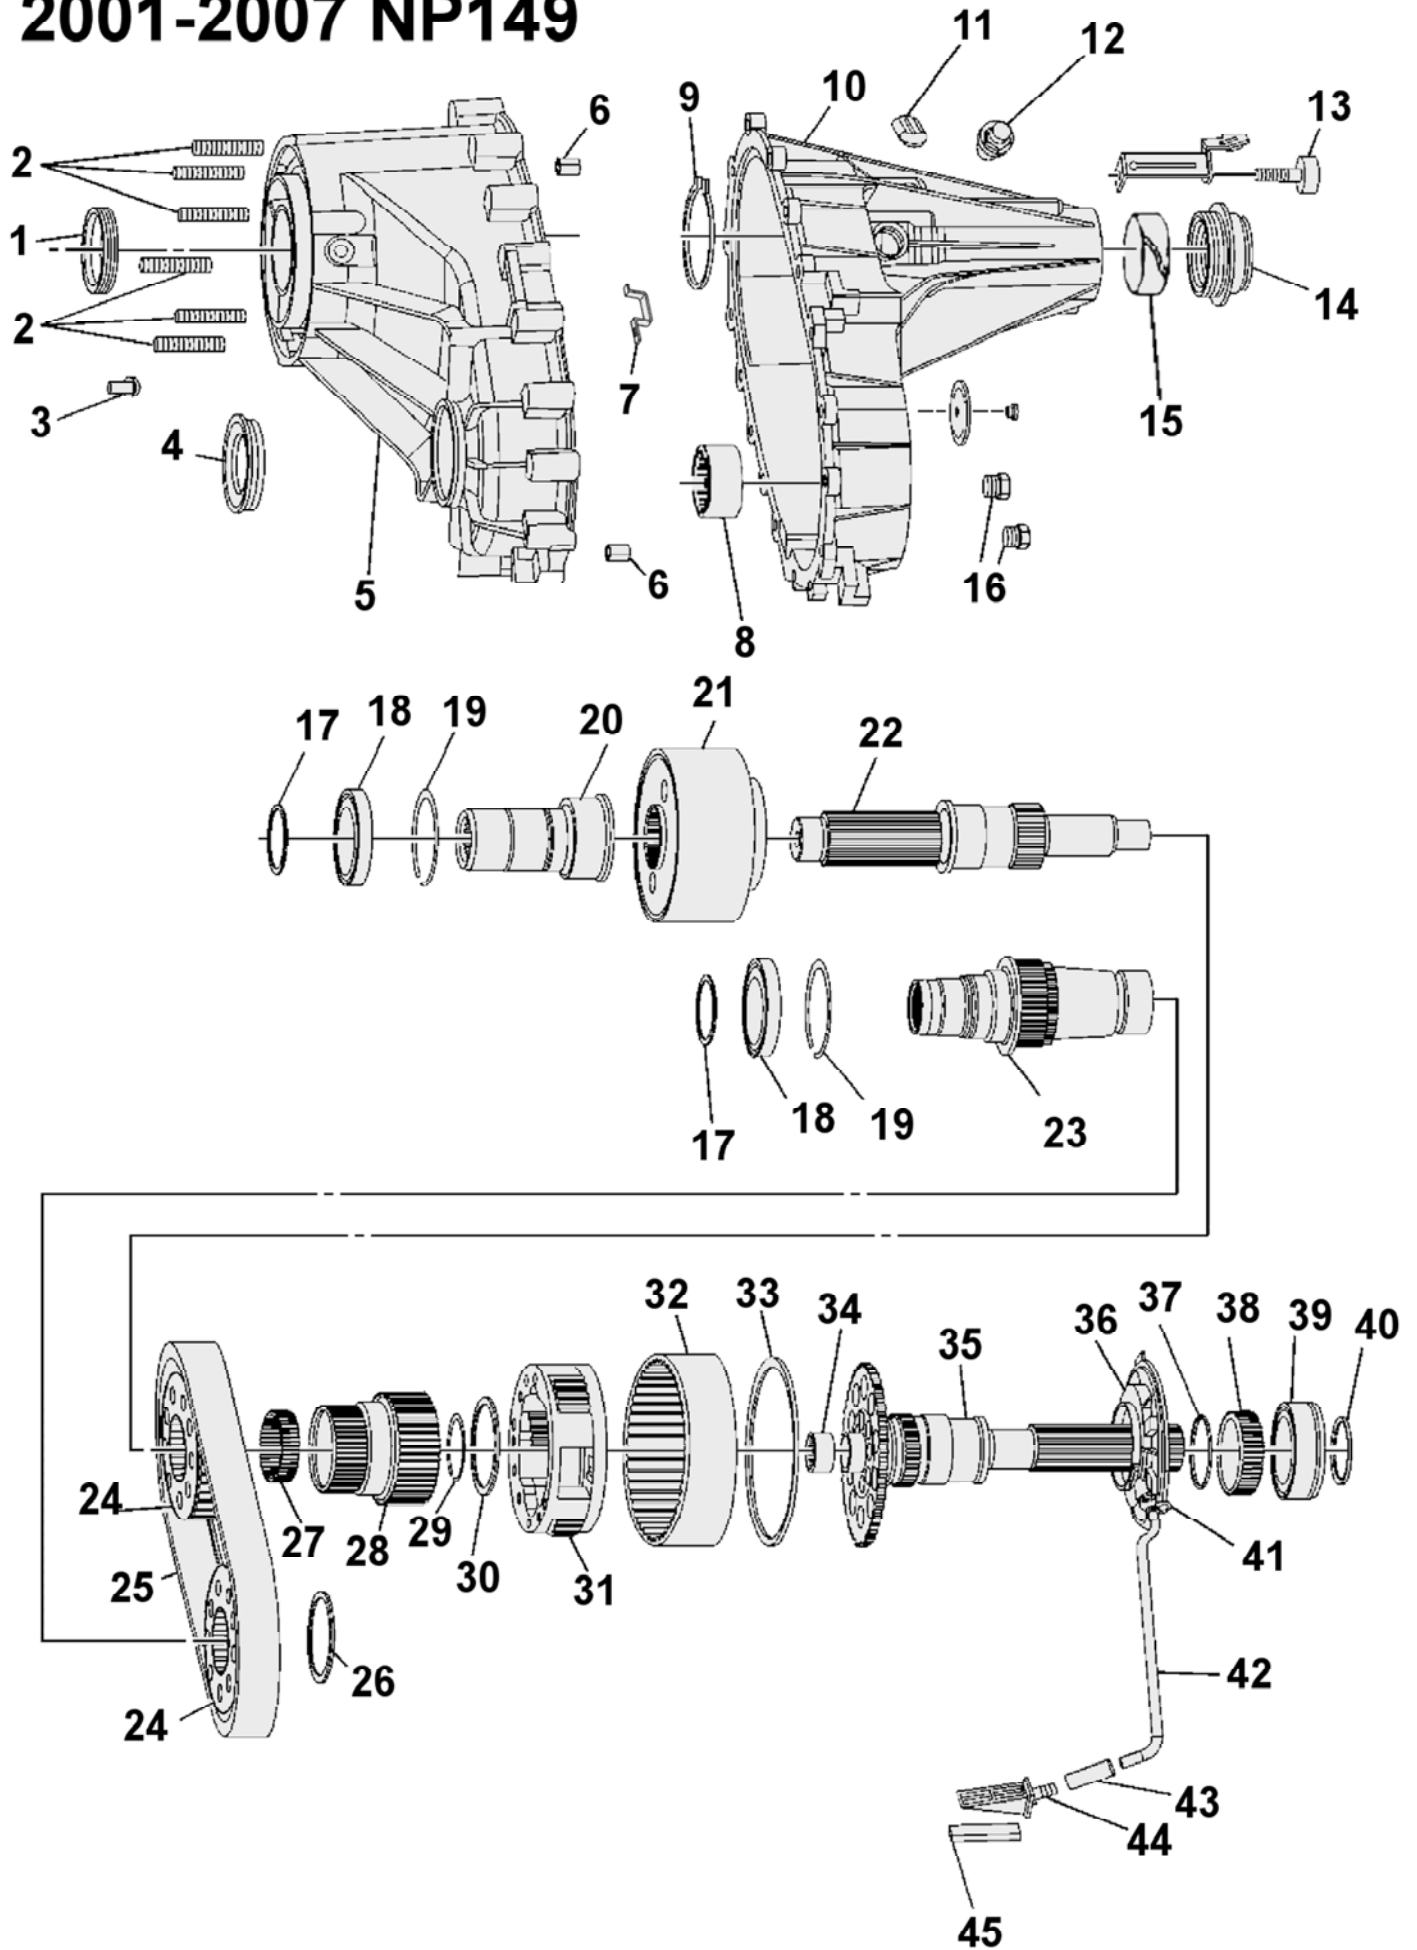

2001-2007 NP149

2001-2007 GM - NP149

Item #	Description	Application	Notes	NV part #	GM Part#	ZBAG Part#
1.	Input seal			22441	12547466	CR4435
2.	Mounting stud			26070	12470962	26070
3.	Vent tube			26162	12470561	26162
4.	Front output seal			30138	12474947	CR23740
5.	Front case half			32486	12478150	32486
6.	Dowel pin			13627	14037948	Call
7.	Oil pump clip		OEM updated style Aftermarket case saver plate		89059653	GM12470559 BRNY4080
8.	Front output rear bearing			18643	12547173	HK5020
9.	Rear mainshaft bearing to case snap ring			22506	12547637	22506
10.	Rear case half		OEM Aftermarket aluminum, Required when using aftermarket case		12478150	Call 30603/30961 SENSORPLUG
11.	Rear case access hole plug			27313	12470560	5018919AA
12.	Speed sensor			22512	12376520	Call
13.	Case half bolt				88996722	246BOLTKIT
14.	Rear seal			22507	12547638	CR22507
15.	Tail bushing			17475	15665313	WT297-62
16.	Drain/fill plug			30412	15032997	30412
17.	Snap ring			16723	682653	Call
18.	Input/front output bearing			54308	89059659	6010N
19.	Snap ring			16442	12547465	Call
20.	Input shaft			38704	12478151	38704
21.	Viscous coupler			32475	12478157	32475
22.	Mid shaft			39467	12478154	39467
23.	Front output shaft			29057		Call
24.	Drive/driven sprocket			31269	12474614	31269
25.	Drive chain			31534	12474602	HV072
26.	Driven sprocket snap ring			36519	88892217	Call
27.	Sun gear needle bearing			27395	12478156	27395
28.	Sun gear			31681	12478155	Call
29.	Planetary carrier retaining ring			27561	12478163	Call
30.	Planetary thrust washer			29067	12478158	GM12478158
31.	Differential planetary			32798	12478160	32798
32.	Annulus gear			23386	12478162	Call
33.	Annulus gear snap ring			27561	12478163	Call
34.	Rear output shaft pocket bearing			27397	88996621	HK2526
35.	Rear output shaft			31869	12478161	31819
36.	Oil pump			29074	12478164	29074
37.	Oil pump snap ring			23790	12478168	Call
38.	Speed sensor tone wheel			26075	12472605	Call
39.	Rear output shaft bearing				9442326	BD50-8N
40.	Rear output shaft snap ring			16723	682653	Call
41.	Oil tube O-ring			16214	15547430	NP4338942
42.	Oil pickup tube			29748	12478167	Call
43.	Oil filter coupler			16218		NP4338944
44.	Oil filter			29747		Call
45.	Magnet			30510	12478165	Call
Not Listed	Bearing kit					BK196
	Gasket and seal kit					TSK246
	Front output seal installation tool					M109R